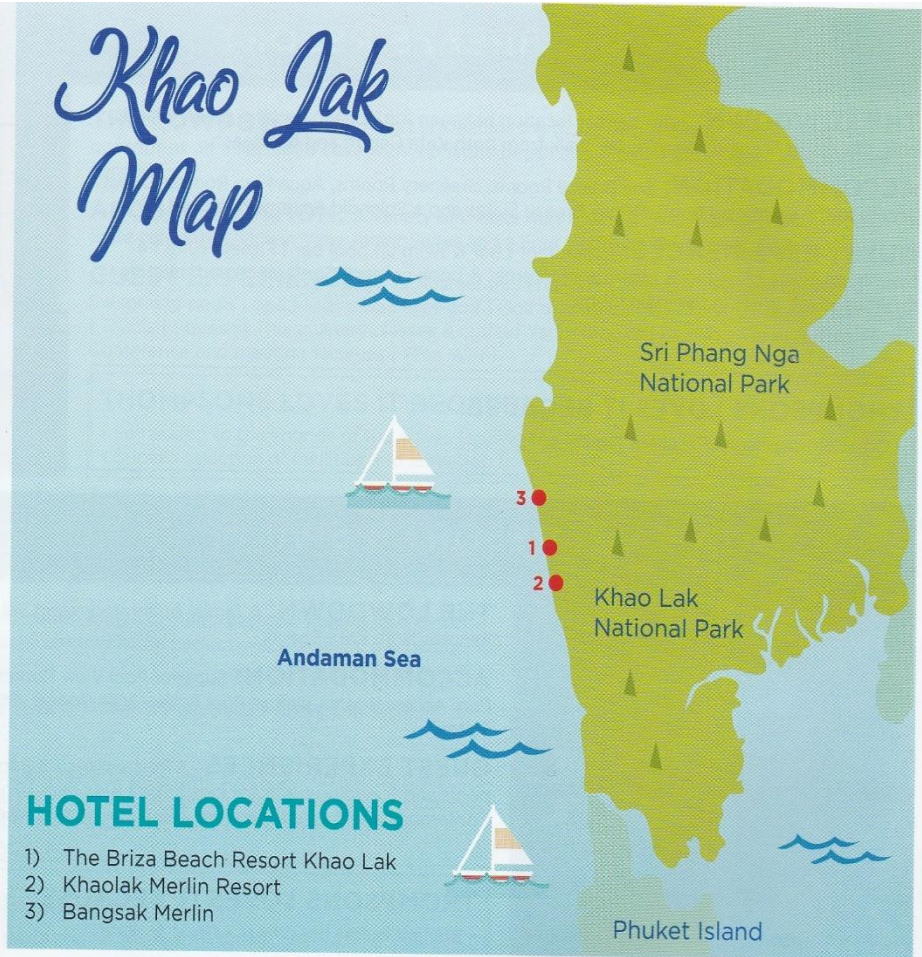

Khao Lak Map

HOTEL LOCATIONS

- 1) The Briza Beach Resort Khao Lak
- 2) Khaolak Merlin Resort
- 3) Bangsak Merlin

Phi Phi Map

HOTEL LOCATIONS

- 1) Phi Phi Bayview Resort
- 2) Phi Phi Island Village Beach Resort
- 3) Holiday Inn Resort Phi Phi Island